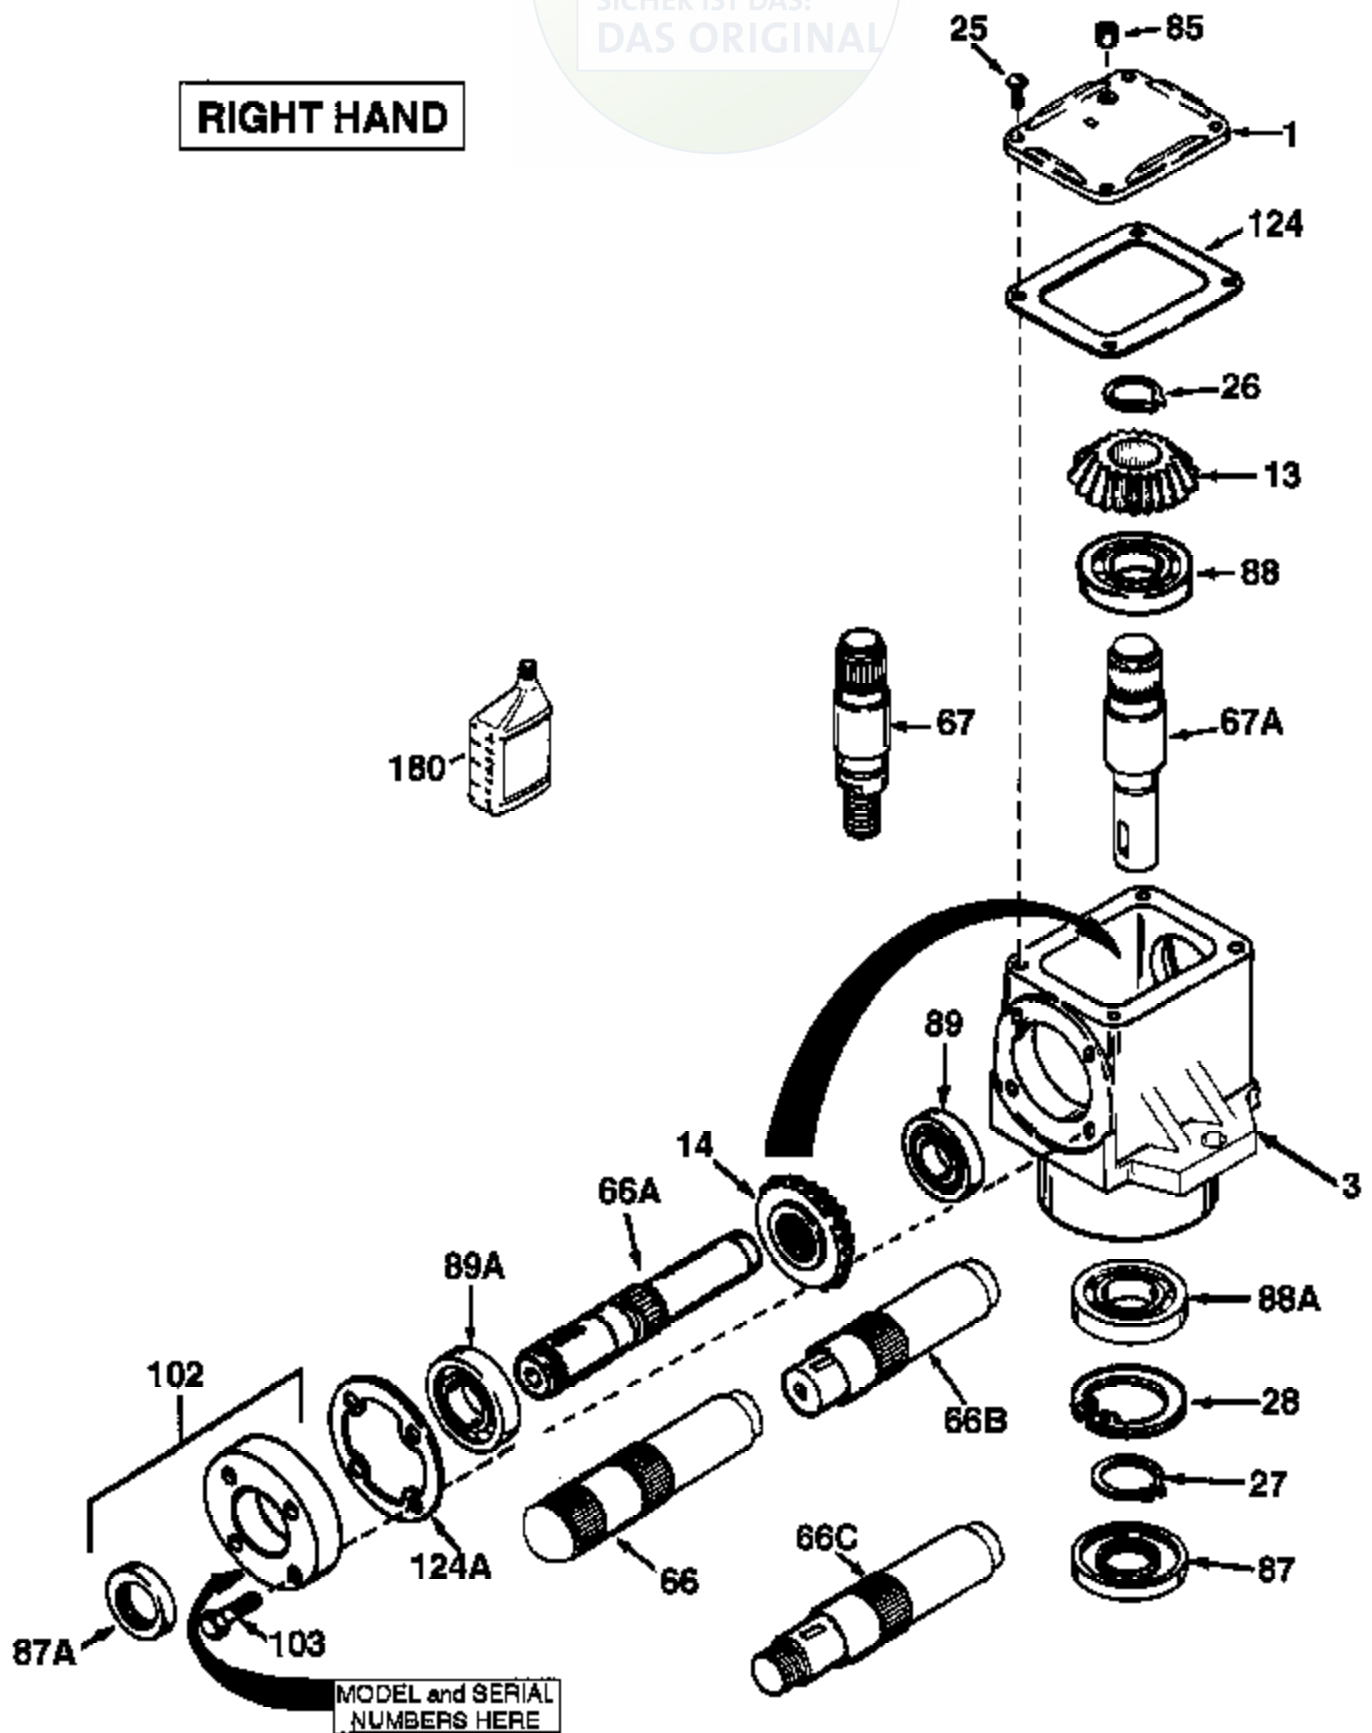

JOIST

SICHER IST DAS:
DAS ORIGINAL

RIGHT HAND

Ref #	Part Number	Qty	Description
	794386		Right Hand Head Assembly (Incl. 1 thr u 124A)
1	772067		Cover
3	770026A		Right Angle Drive Housing
13	778101A		Miter Gear (17 teeth) (7/8" ID)
14	778210A		Miter Gear (17 teeth) (1" ID)
25	792025		Screw, 10-24 x 1/2"
26	788018		Retainer Ring
27	788019		Retainer Ring
66A	776228		Input Shaft (5-7/32" long)
67A	776066		Output Shaft (4-19/32" long)
85	792039		Pipe Plug, 1/8-27 (countersunk headle ss)
87A	788031		Oil Seal
87	788029	1000-1000-015	Oil Seal
88A	780034	Peerless	Ball Bearing
88	780034		Ball Bearing
89	780024		Ball Bearing
102	786029		Retainer Cap & Seal (Incl. 87A & 103)
103	792026		Screw, 1/4-20 x 7/8"
124A	788030B		Cap Gasket
124	788028		Cover Gasket
180	730229A		Gear Oil 80W90